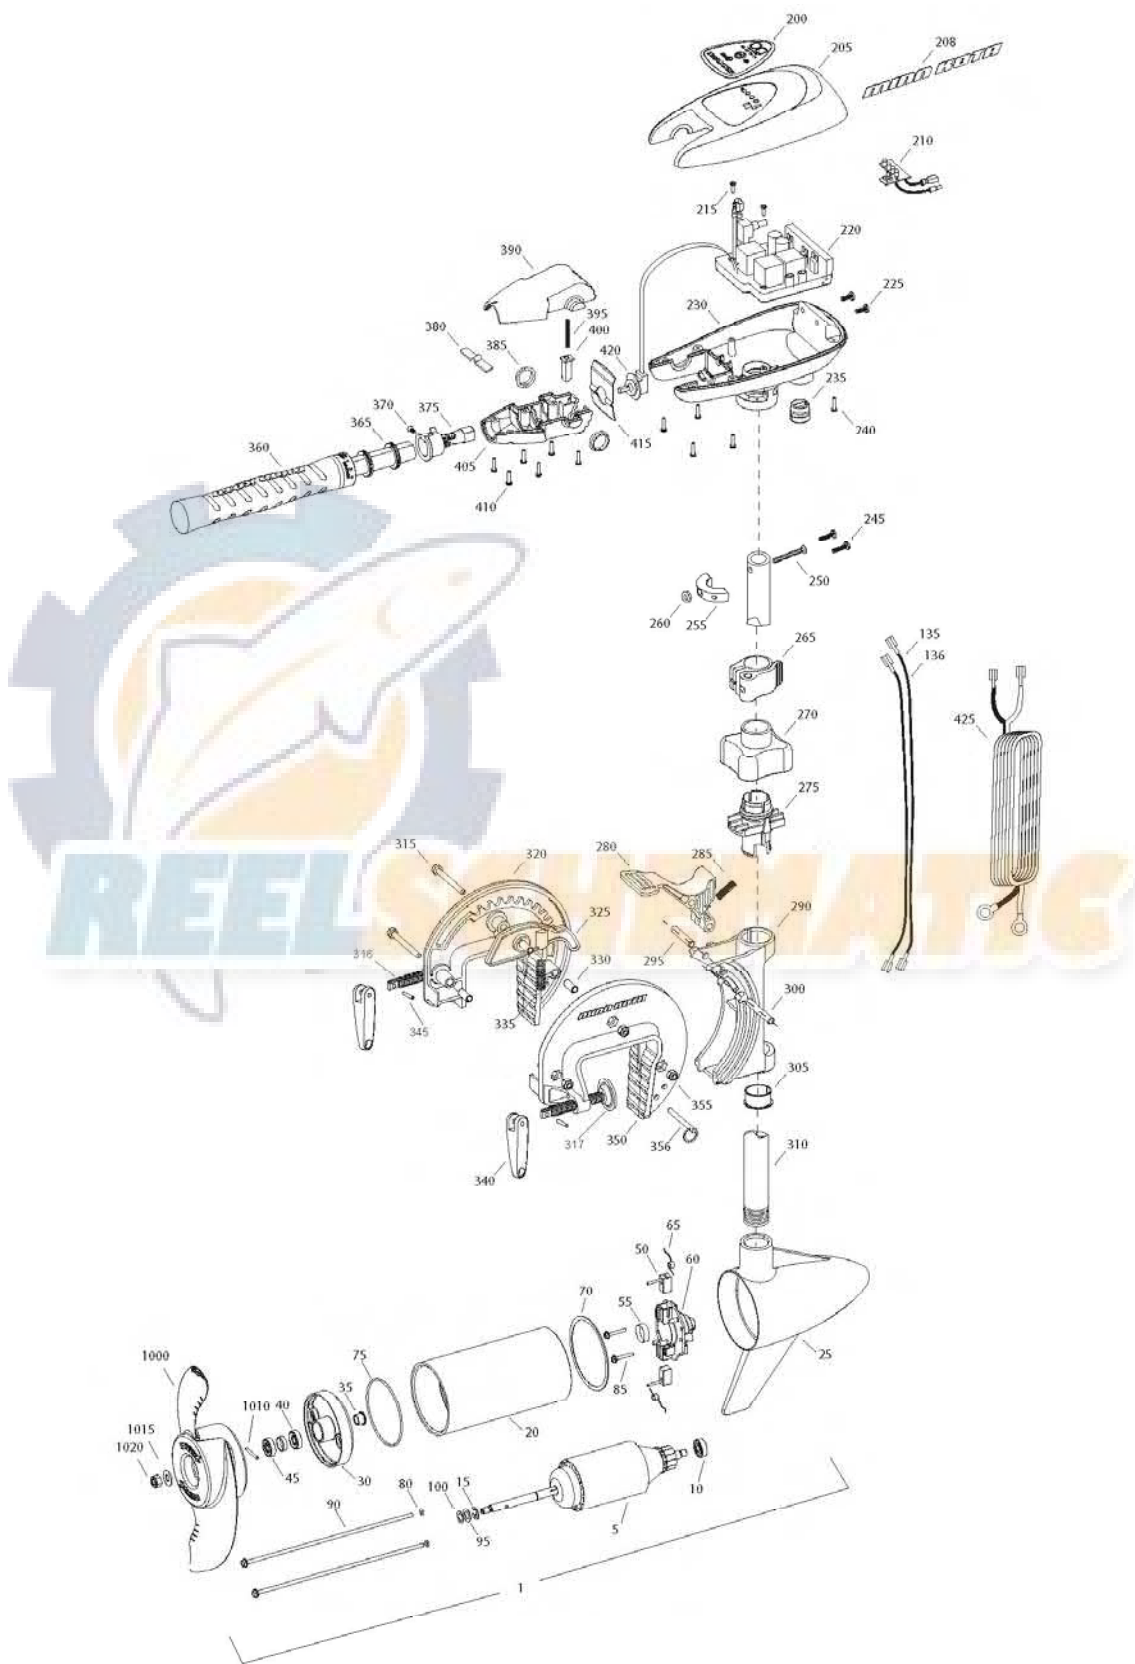

TRAXXIS 70
70 LBS THRUST
24 VOLT 42 AMPS
42" SHAFT

for use with "0" serial numbers
2-year warranty

Item	P/N	Description	Qty	Item	P/N	Description	Qty
1	2096030	24V Motor 42" FW	1	317	2011710	Washer-clamp screw	2
5	2-100-119	Armature assembly	1	320	2771941	Bracket, right, FW	1
10	140-010	Bearing	1	325	2067905	Cam deactivator	1
15	788-015	Retaining ring	1	330	2067306	Bushing, dowel 1/4 x 1/2	3
20	2-200-005	Center housing assembly	1	335	2062702	Spring, cam deactivator	1
25	421-065	Brush end housing assembly	1	■	2771303	Clamp screw kit	2 per kit
30	2-400-101	Plain end housing assembly	1	340	2050925	Handle, clamp	2
35	144-049	Flange bearing	1	345	2052625	Roll pin	2
40	880-003	Seal	1	350	2771947	Bracket, left, FW	1
45	880-006	Seal with shield	1	355	2263104	Nut, 1/4-20, nylock, Zinc	3
50	188-037	Brush	2	356	2062604	Pin, stop	1
55	725-050	Paper tube	1				
60	738-036	Brush plate assembly	1	■	2990957	Handle assy, VARS [360-410]	1
65	975-040	Brush spring	2	360	2990456	Grip/handle assy, VARS [360-375]	1
70	337-036	Gasket	1	365	2060015	Bearing, handle	2
75	701-081	O-ring, motor	1	370	2063405	Screw, #6 PFH SS	1
80	701-008	O-ring, thru-bolt	2	375	2884092	Yoke / spider assy, VARS	1
85	830-007	Screw, 8-32	2	380	2302742	Spring, detent, off	1
90	830-008	Thru-bolt	2	385	2060005	Bearing, handle pivot	2
95	990-067	Washer, steel	2	390	2060900	Handle pivot, top	1
100	990-070	Washer, nylatron	2	395	2302745	Spring, release button	1
135	640-004	Leadwire, black	1	400	2063700	Button, release	1
136	640-105	Leadwire, red	1	405	2060905	Handle pivot, bottom	1
■	2888460	Seal and O-ring Kit		410	2303412	Screw, #6 x 5/8 SS	6
200	2065698	Decal, c-box cover	1	415	2062715	Spring, handle pivot	1
205	2060295	C-box cover	1	420	2061700	Washer, pot holder	1
208	2325665	Decal - MinnKota	2	425	2992523	Leadwire assy, includes [235]	1
210	2074071	Battery meter, 24v FW	1				
215	3043427	Screw, #8 x 7/8 SS	2	■	1378131	Propeller kit	
220	2184017	Control board, 24/36V	1	■	2994875	Propeller bag assy	
■	2888411	Potentiometer Replacement Kit		1000	2091160	Propeller	1
225	2303434	Screw, #8-30 x 5/8 SS	2	1010	2092600	Drive pin, small	1
230	2062501	Control box, VARS, FW	1	1015	2151726	Washer, prop, small	1
235	2062905	Strain relief	1	1020	2053101	Nut, nylock, prop, small	1
240	2303412	Screw, #6 x 5/8 SS	6				
245	2263434	Screw, #8 x 1 SS	2				
250	2383407	Screw, #10-24 x 2 SS	1				
255	2061515	Collar, c-box	1				
260	2383124	Nut, 10-24, nylock, SS	1				
265	2991521	Cam lock/depth collar assy	1				
■	2991796	Bracket assy, aluminum [270-356]	1				
270	2060100	Knob, steering tension, soft	1				
275	2068400	Collet	1				
280	2064200	Lock arm	1				
285	2062701	Spring, lock arm	1				
290	2061821	Hinge	1				
295	2062602	Pin, lock, Zinc	1				
300	2062602	Pin, lock, Zinc	1				
305	2037301	Bushing, hinge	1				
310	2032053	Tube 42"	1				
315	2063500	Bolt 1/4-20 x 2 3/8", Zinc	3				
316	2051302	Screw-clamp	2				